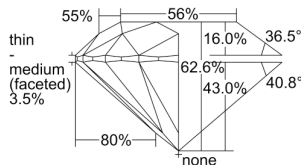

GIA®

FACSIMILE

GIA REPORT 2287506111

Verify this report at GIA.edu

GIA NATURAL DIAMOND DOSSIER®

April 04, 2018
GIA Report Number 2287506111
Shape and Cutting Style ..... Round Brilliant
Measurements ..... 5.63 - 5.70 x 3.54 mm

GRADING RESULTS

Carat Weight ..... 0.70 carat
Color Grade ..... F
Clarity Grade VS2
Cut Grade ..... Excellent

ADDITIONAL GRADING INFORMATION

Polish ..... Excellent
Symmetry ..... Very Good
Fluorescence ..... None
Clarity Characteristics ..... Cloud
Inscription(s): GIA 2287506111

PROPORTIONS

Profile to actual proportions