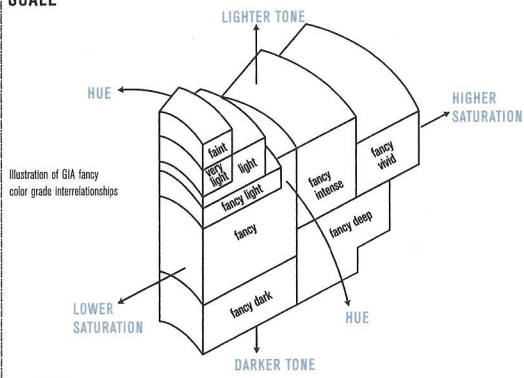

GIA
GEMOLOGICAL INSTITUTE OF AMERICA®

5355 Armada Drive | Carlsbad, CA 92008-4602
T: 760-603-4500 | F: 760-603-1814

GIA Laboratories

Bangkok Carlsbad Gaborone
Johannesburg Mumbai New York

www.gia.edu

COLORED DIAMOND IDENTIFICATION AND ORIGIN REPORT

GIA REPORT 17786654

November 03, 2008

Shape and Cutting Style ..... **PEAR MIXED CUT**

Measurements ..... **6.34 x 4.65 x 2.29 mm**

Weight ..... **0.52 carat**

Color Grade

Origin ..... **NATURAL**

Grade ..... **FANCY VIVID**

..... **YELLOW**

Distribution ..... **EVEN**

Comments:

None

**GIA
COLORED
DIAMOND
SCALE**

IMPORTANT LIMITATIONS ON BACK
©2008 GEMOLOGICAL INSTITUTE OF AMERICA, INC.